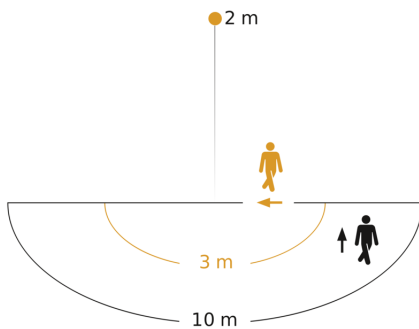

Technical specifications

Dimensions (L x W x H)	108 x 155 x 272 mm
With lamp	No
Manufacturer's Warranty	3 years
Settings via	Potentiometers
With remote control	No
Version	Anthracite
PU1, EAN	4007841657819
Application, place	Outdoors
Application, room	outdoors, front door, all round the building, terrace / balcony, courtyard & driveway
Installation site	wall
Impact resistance	IK03
IP-rating	IP44
Protection class	II
Ambient temperature	from -20 up to 40 °C
Housing material	Aluminium
Cover material	Plastic, opal

Slave modeselectable	No
Sneak-by guard	Yes
Capability of masking out individual segments	Yes
Electronic scalability	No
Mechanical scalability	No
Reach, radial	r = 3 m (14 m ²)
Reach, tangential	r = 10 m (157 m ²)
Photo-cell controller	Yes
Cover material	sticker
Lamp	All-purpose lamp
Base	E27
Soft light start	No
Twilight setting	2 – 2000 lx
Time setting	8 s – 35 Min.
Basic light level function	No
Interconnection	No
Optimum mounting height	2 m

Sensor-switched outdoor light

L 12 S

Anthracite
EAN 4007841 657819
Article number 657819

Technical specifications

Mains power supply	230 – 240 V / 50 Hz
Output	60 W
Power consumption	0,55 W
Mounting height max.	3,00 m

Detection angle	180 °
Product category	Sensor-switched outdoor light

Detection Zone

Possible mounting height: 1,80 m - 3,00 m
Orange: radial
Black: tangential

Dimension Drawing

Circuit diagram