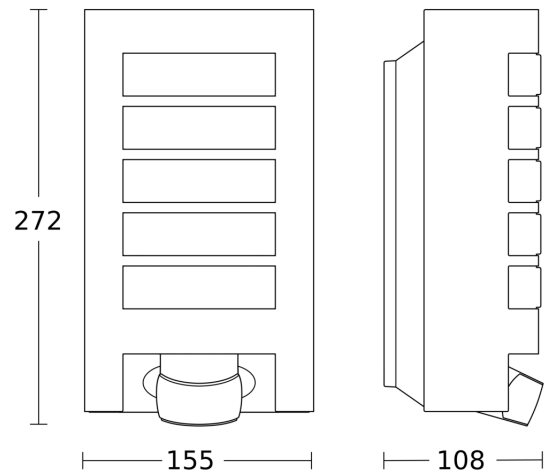

Technical specifications

Dimensions (L x W x H)	108 x 155 x 272 mm
With lamp	No
Manufacturer's Warranty	3 years
Settings via	Potentiometers
With remote control	No
Version	Anthracite
PU1, EAN	4007841657819
Application, place	Outdoors
Application, room	outdoors, front door, all round the building, terrace / balcony, courtyard & driveway
Installation site	wall
Impact resistance	IK03
IP-rating	IP44
Protection class	II
Ambient temperature	from -20 up to 40 °C
Housing material	Aluminium
Cover material	Plastic, opal

Slave modeselectable	No
Sneak-by guard	Yes
Capability of masking out individual segments	Yes
Electronic scalability	No
Mechanical scalability	No
Reach, radial	r = 3 m (14 m ²)
Reach, tangential	r = 10 m (157 m ²)
Photo-cell controller	Yes
Cover material	sticker
Lamp	All-purpose lamp
Base	E27
Soft light start	No
Twilight setting	2 – 2000 lx
Time setting	8 s – 35 Min.
Basic light level function	No
Interconnection	No
Optimum mounting height	2 m

Sensor-switched outdoor light

L 12 S

Anthracite
EAN 4007841 657819
Article number 657819

Technical specifications

Mains power supply	230 – 240 V / 50 Hz
Output	60 W
Power consumption	0,55 W
Mounting height max.	3,00 m

Detection angle	180 °
Product category	Sensor-switched outdoor light

Detection Zone

Possible mounting height: 1,80 m - 3,00 m
Orange: radial
Black: tangential

Dimension Drawing

Circuit diagram